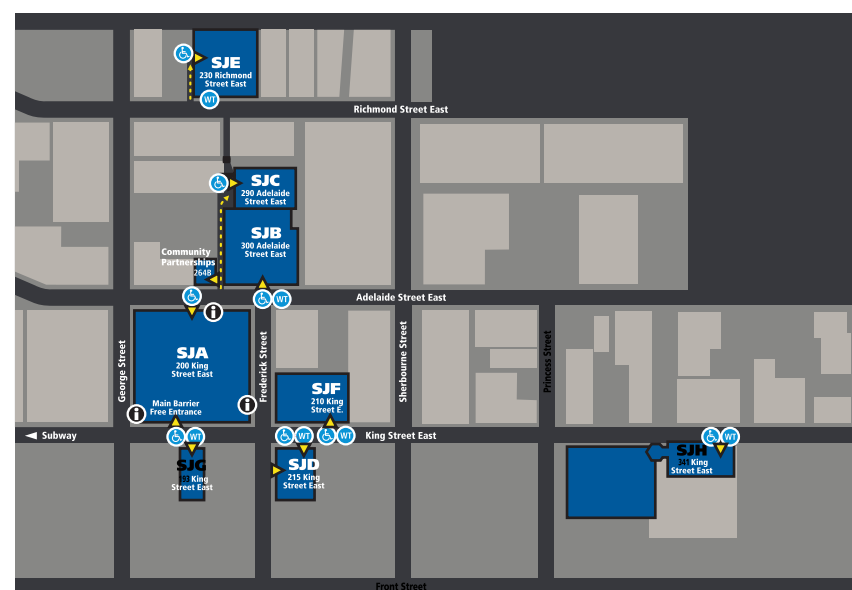

5th Floor

(SJH) 341 King Street East

Floor 5 - (SJH) 341 King Street East

- | | | | | | |
|--|----------------------------|--|-----------------------|--|----------------------------|
| | Information | | Stairs | | Food & Beverage |
| | Security | | Elevator | | Coffee Shop |
| | Emergency Telephone | | Telephone | | TTC Wheel Trans |
| | Wheelchair Access | | Text Telephone | | Entrance |
| | First Aid | | Bank Machine | | You are here |
| | Washrooms | | | | |