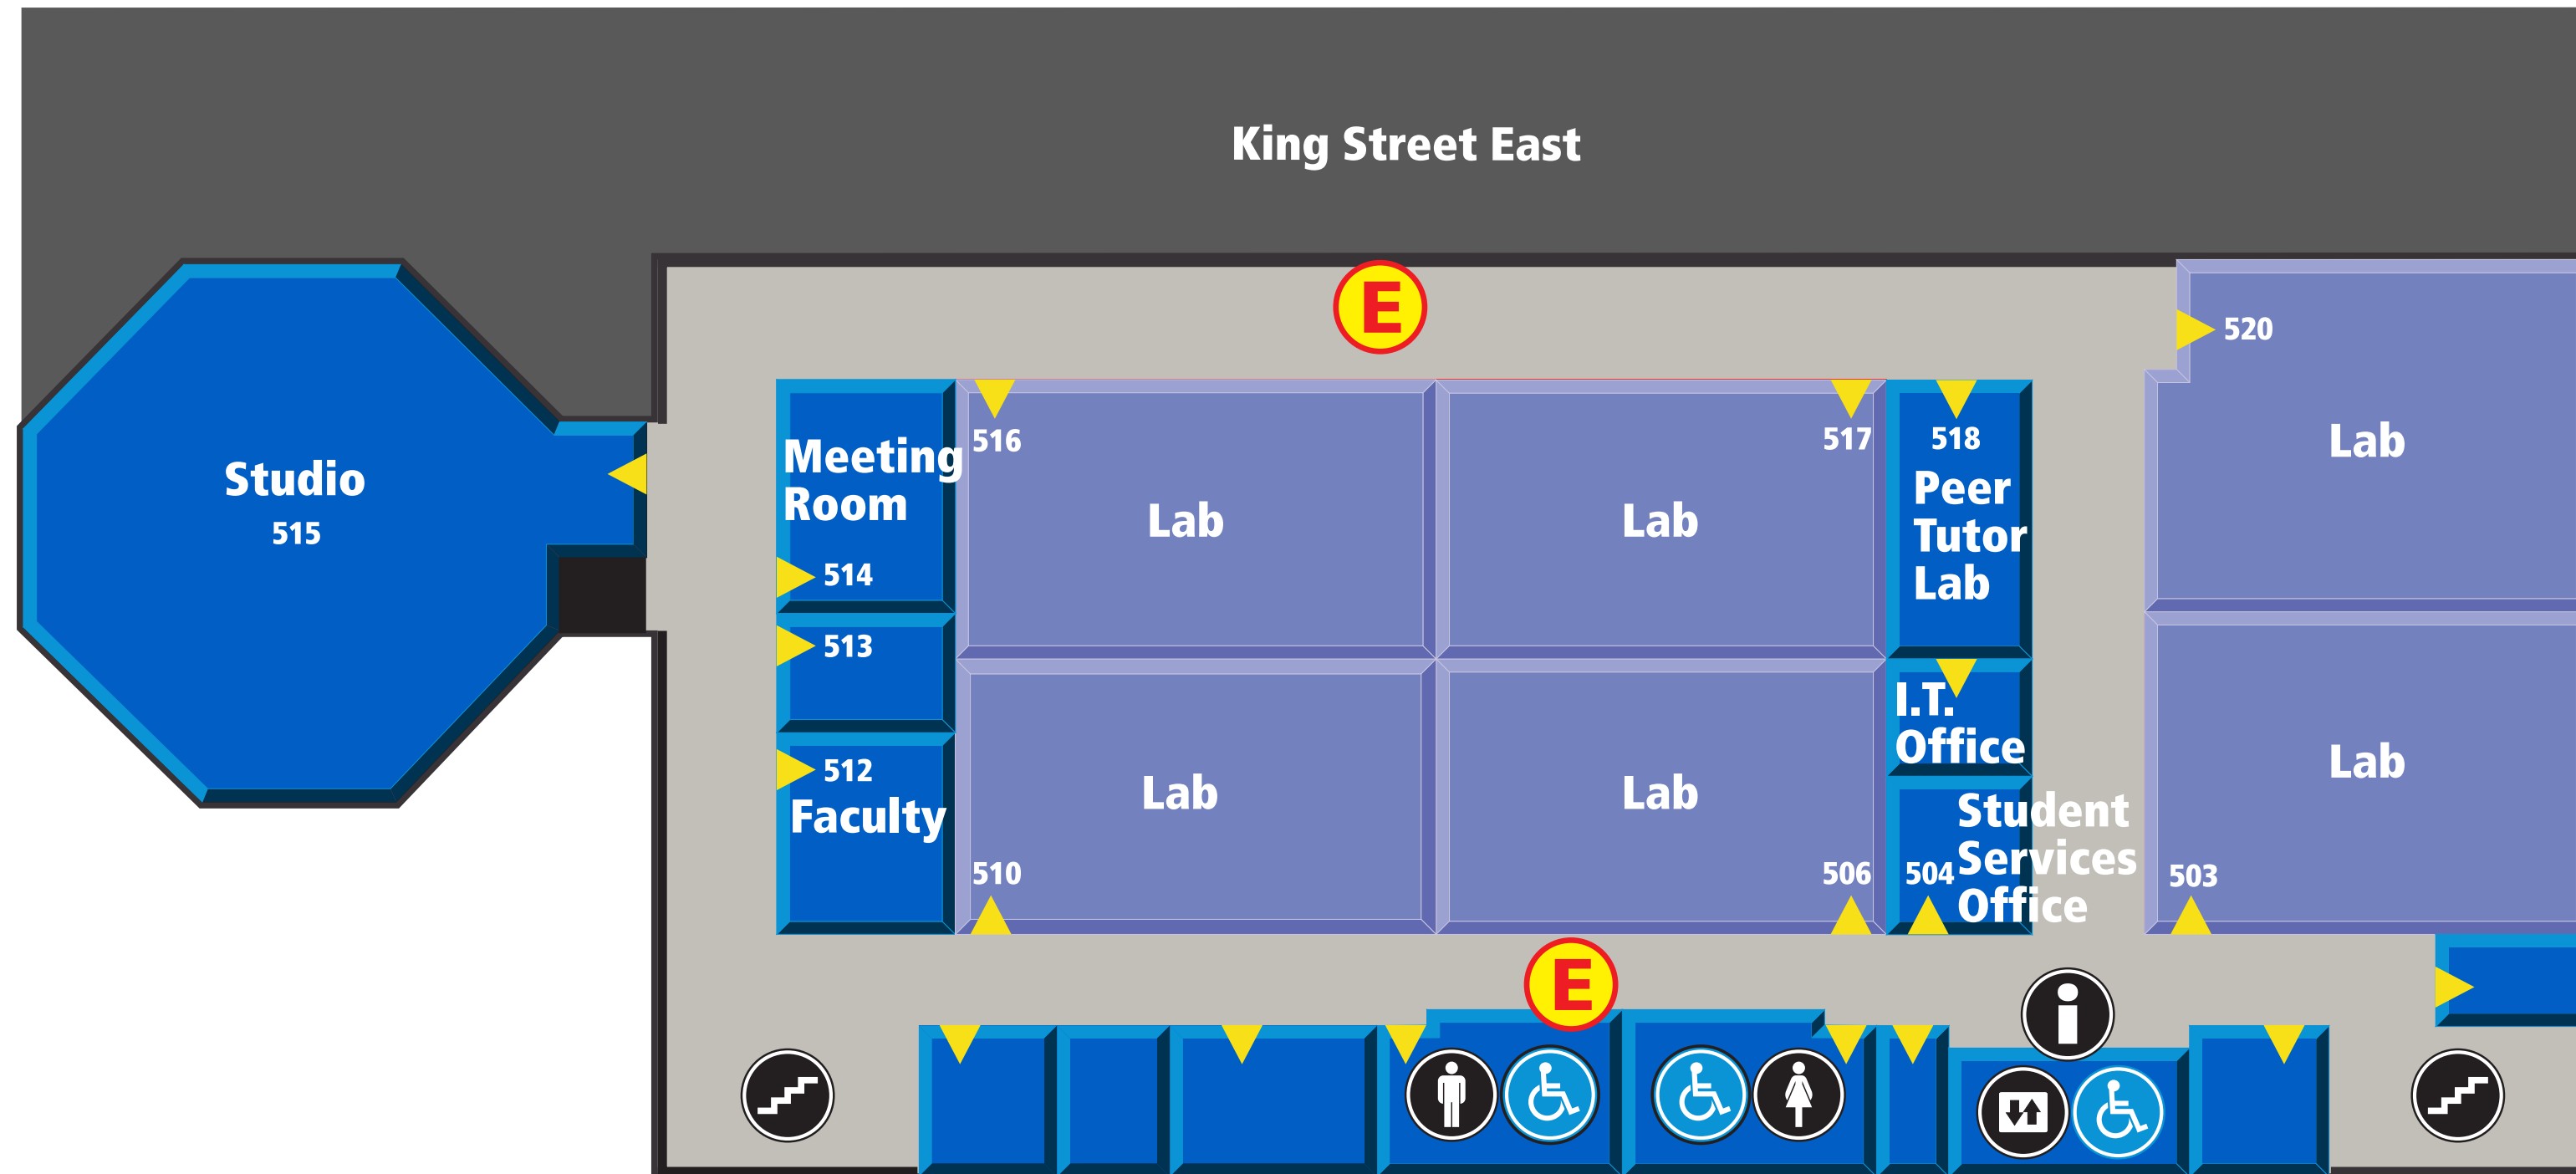

5th Floor

(SJH) 341 King Street East

Floor 5 - (SJH) 341 King Street East

- | | | | | | |
|--|----------------------------|--|-----------------------|--|----------------------------|
| | Information | | Stairs | | Food & Beverage |
| | Security | | Elevator | | Coffee Shop |
| | Emergency Telephone | | Telephone | | TTC Wheel Trans |
| | Wheelchair Access | | Text Telephone | | Entrance |
| | First Aid | | Bank Machine | | You are here |
| | Washrooms | | | | |