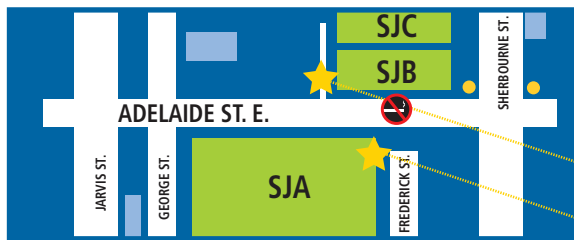

CENTRE FOR
**Hospitality &
Culinary Arts**

SMOKING POLICY
300 Adelaide St. East

SMOKING IS **NOT PERMITTED** IN FRONT OF 300 ADELAIDE ST. EAST

**PLEASE USE ONLY THE
DESIGNATED SMOKING AREAS:**

- ★ The side entrance of 290 Adelaide St. East
- ★ The south west corner of Adelaide St. East and Frederick St.