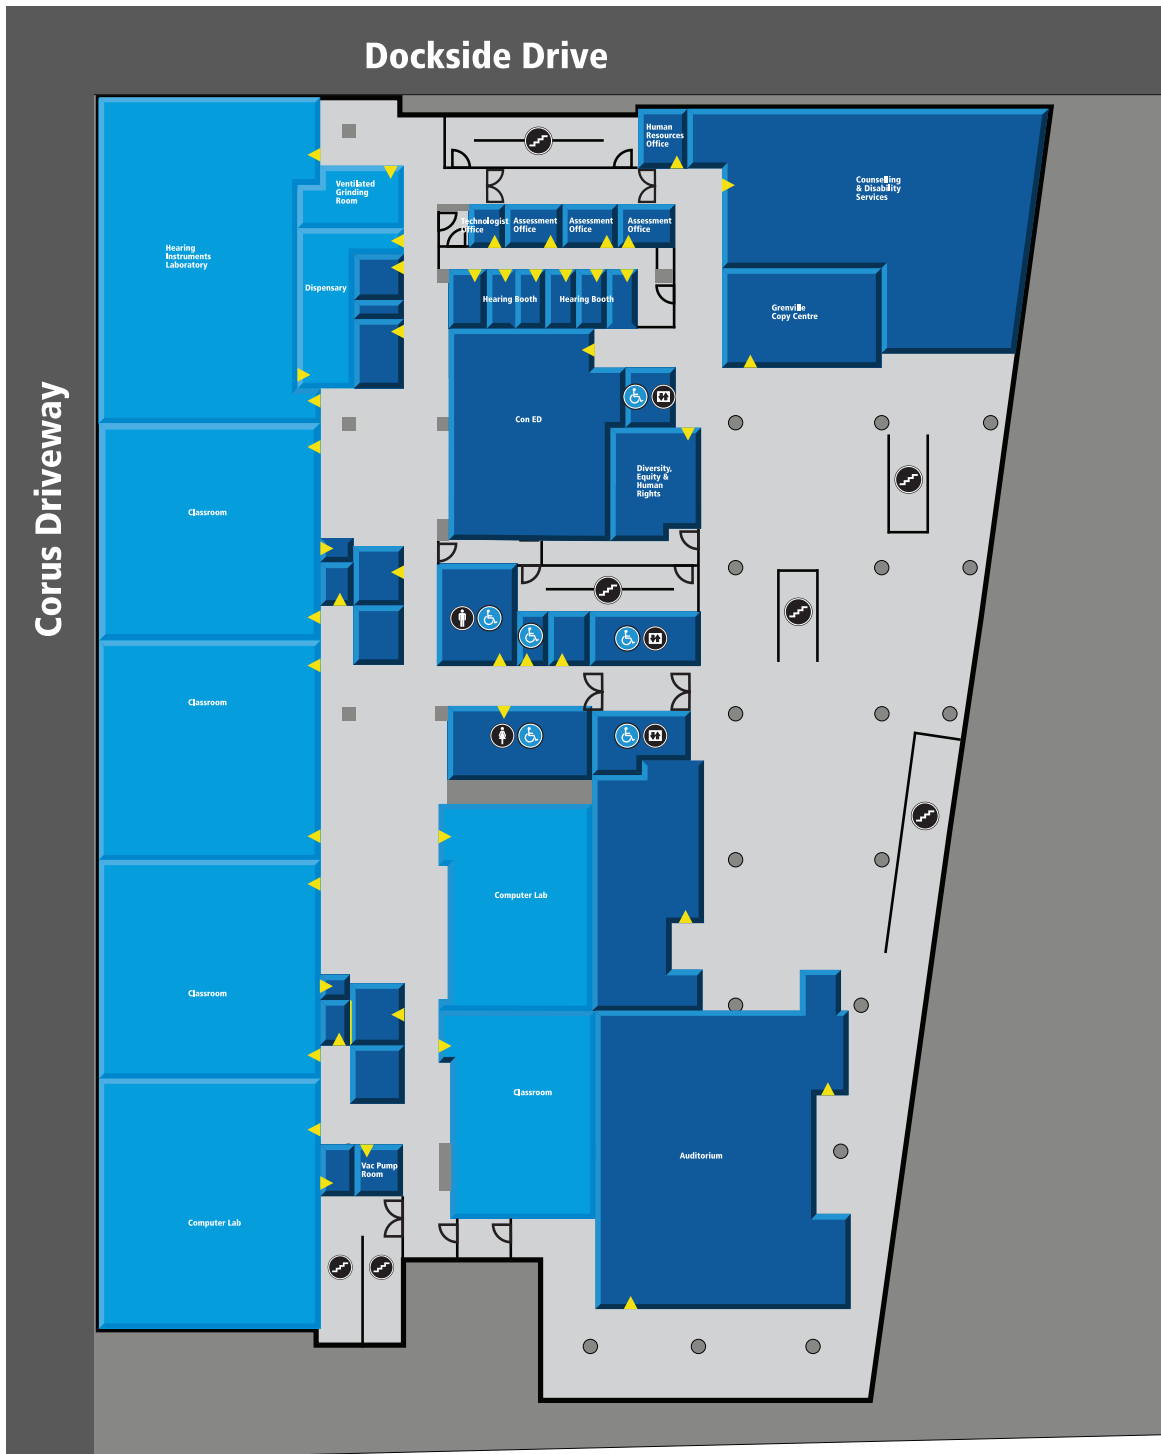

2nd Floor

Waterfront Campus

Floor 2 - Waterfront Campus

- | | | | | | | |
|--|----------------------------|--|-----------------------|--|----------------------------|--|
| | Information | | Stairs | | Food & Beverage | |
| | Security | | Elevator | | Coffee Shop | |
| | Emergency Telephone | | Telephone | | TTC Wheel Trans | |
| | Wheelchair Access | | Text Telephone | | Entrance | |
| | First Aid | | Bank Machine | | You are here | |
| | Washrooms | | | | | |