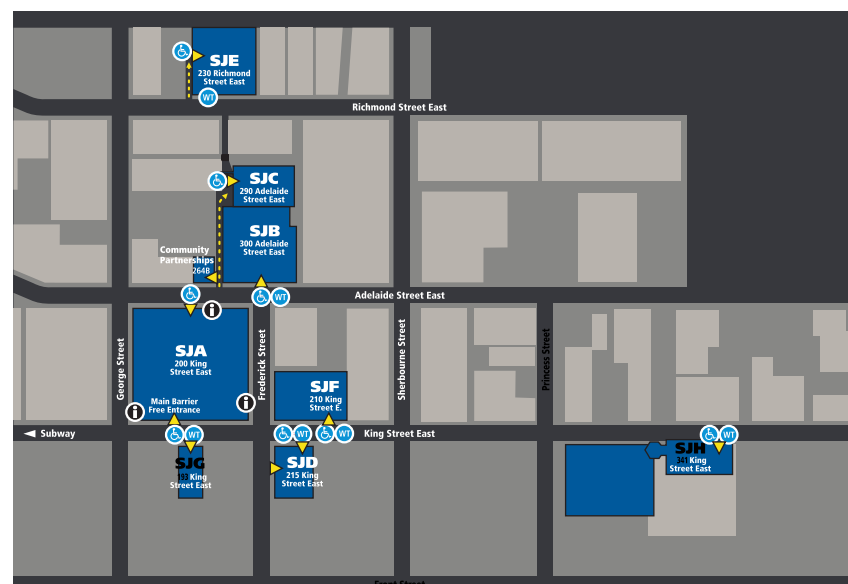

Main Floor

(SJH) 341 King Street East

Main Floor - (SJH) 341 King Street East

- | | | | | | |
|--|----------------------------|--|-----------------------|--|----------------------------|
| | Information | | Stairs | | Food & Beverage |
| | Security | | Elevator | | Coffee Shop |
| | Emergency Telephone | | Telephone | | TTC Wheel Trans |
| | Wheelchair Access | | Text Telephone | | Entrance |
| | First Aid | | Bank Machine | | |
| | Washrooms | | | | |