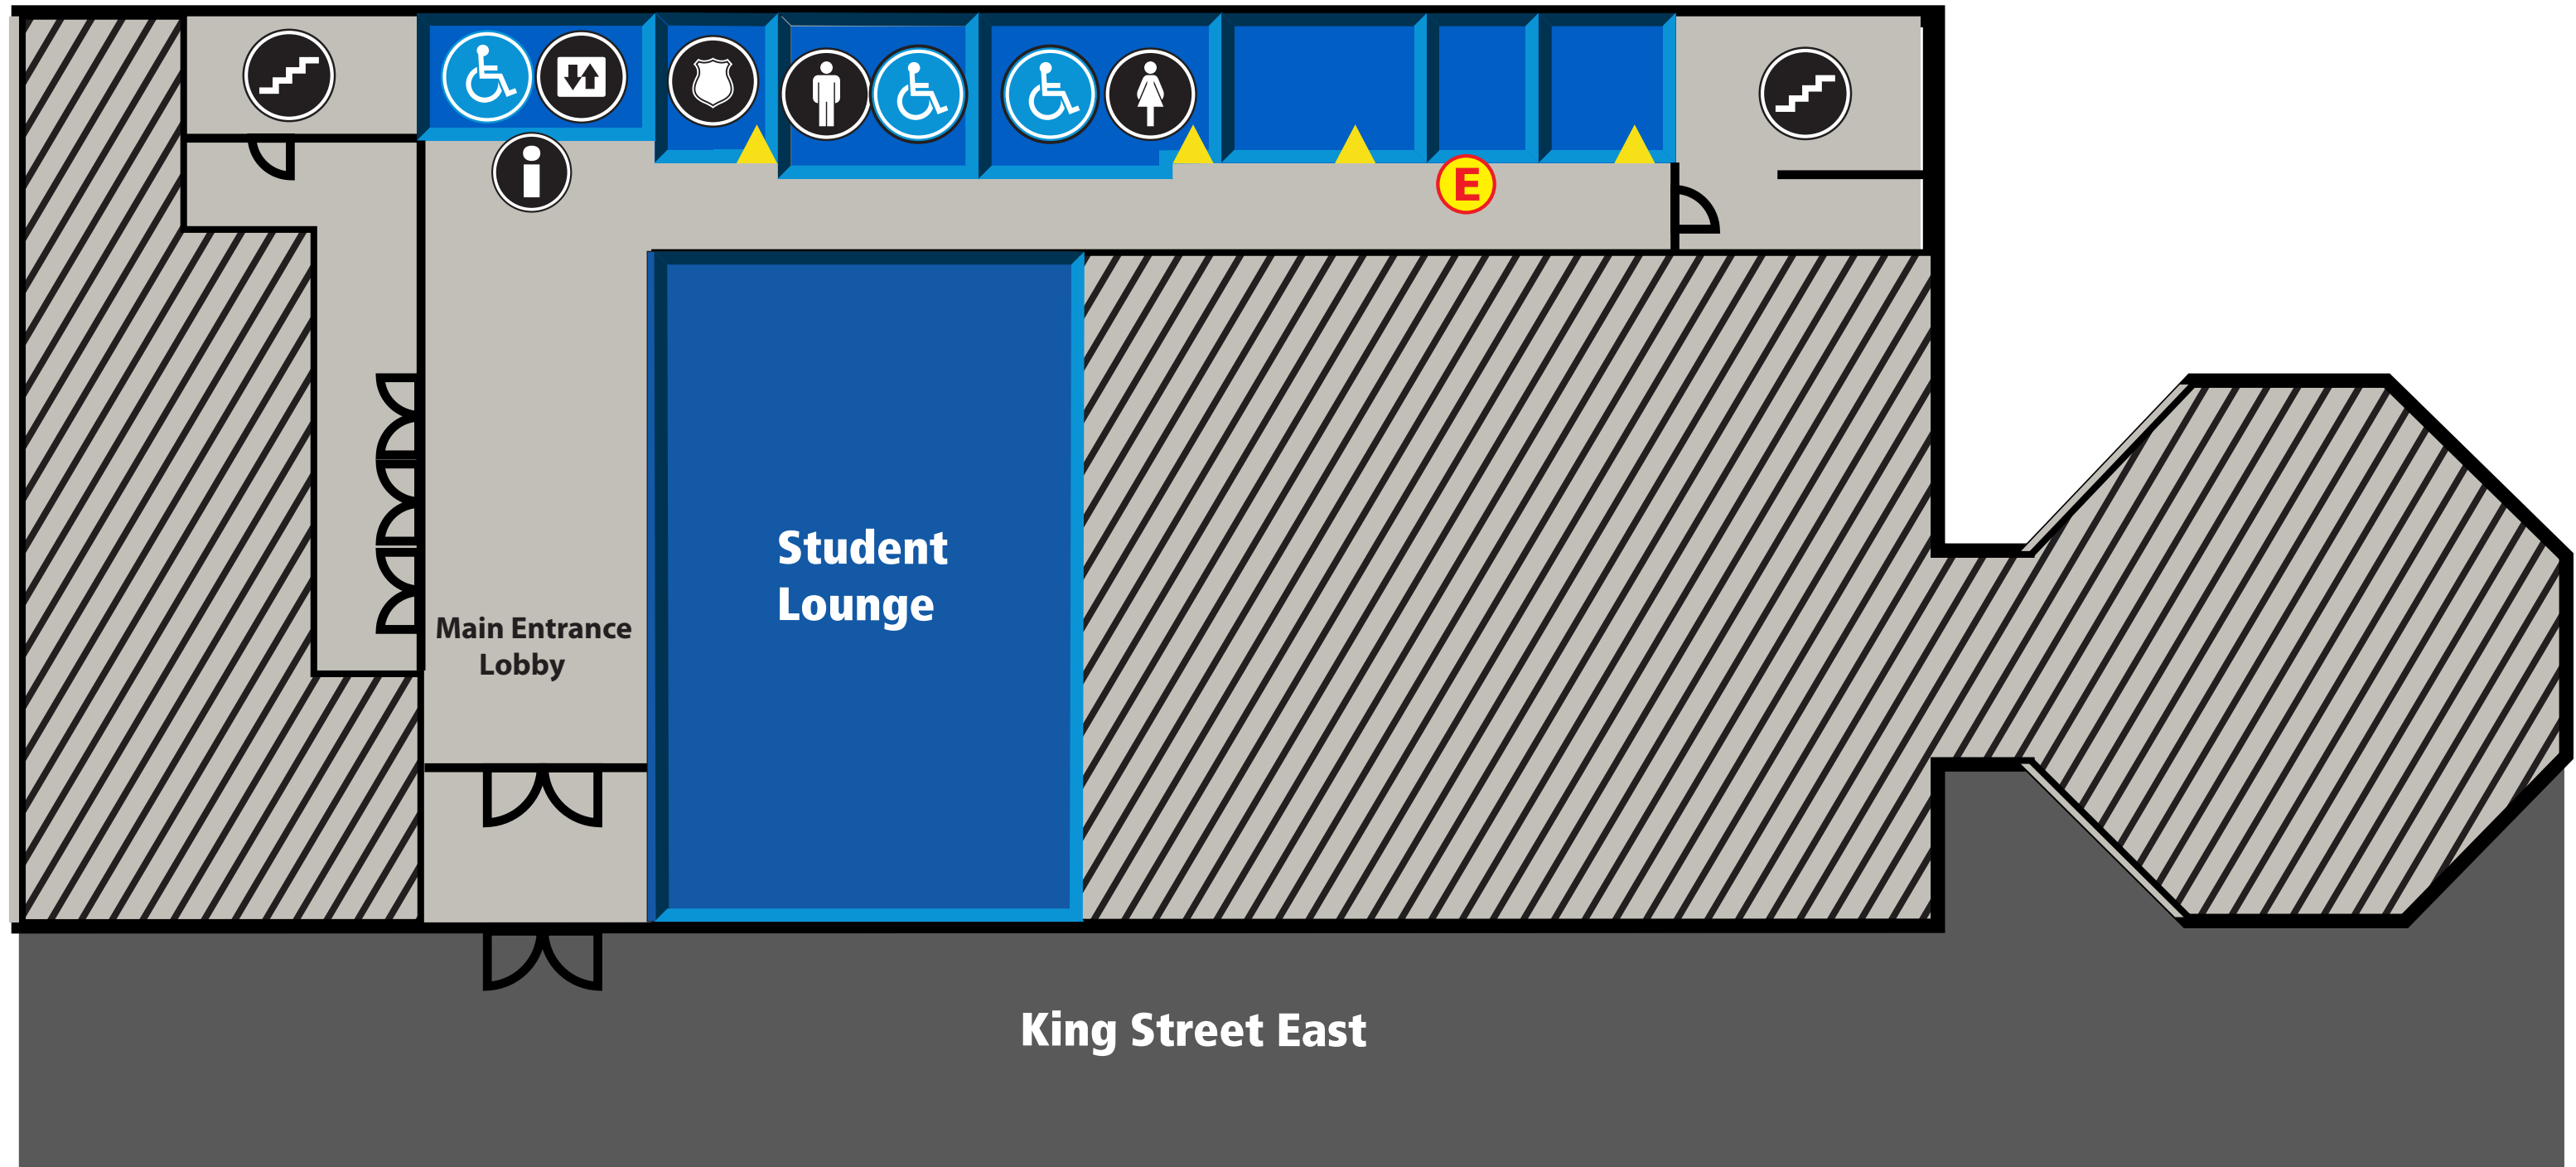

Main Floor

(SJH) 341 King Street East

Main Floor - (SJH) 341 King Street East

- | | | | | | |
|--|----------------------------|--|-----------------------|--|----------------------------|
| | Information | | Stairs | | Food & Beverage |
| | Security | | Elevator | | Coffee Shop |
| | Emergency Telephone | | Telephone | | TTC Wheel Trans |
| | Wheelchair Access | | Text Telephone | | Entrance |
| | First Aid | | Bank Machine | | |
| | Washrooms | | | | |