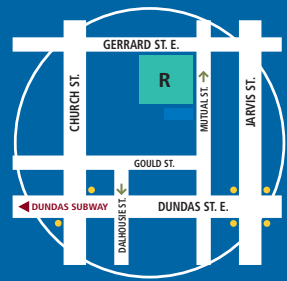

How to find us

Toronto
Canada

- GO TO STOUFFVILLE
- CL** CASA LOMA CAMPUS
- YS** YORKVILLE SCHOOL OF MAKEUP AND ESTHETICS
- R** RYERSON UNIVERSITY
- SJ** ST. JAMES CAMPUS (INCLUDES FINANCIAL SERVICES (F.S.) AND HOSPITALITY (HOSP.))
- YC** YOUNG CENTRE FOR THE PERFORMING ARTS
- Parking
- GO Train
- Subway
- Subway Stop
- Bus / Streetcar Stop
- GO TO OSHAWA

CASA LOMA CAMPUS
146 KENDAL AVE.
BY TTC: Exit at Dupont subway station, walk north on Spadina Rd. to MacPherson Ave., walk one block west to Kendal Ave.
• **GEORGE BROWN YORKVILLE SCHOOL OF MAKEUP & ESTHETICS (YS):**
70 YORKVILLE AVE.
BY TTC: Exit at Bay subway station.

RYERSON UNIVERSITY
99 GERRARD ST. E.
BY TTC: Exit at Dundas subway station, walk east to Church St., walk north to Gerrard St. E., walk east on Gerrard St. E.

ST. JAMES CAMPUS
200 KING ST. E.
• **CENTRE FOR HOSPITALITY & CULINARY ARTS (HT):**
300 ADELAIDE ST. E., 215 KING ST. E.
• **FINANCIAL SERVICES (FS):**
290 ADELAIDE ST. E.
• **SCHOOL OF DESIGN (D):**
230 RICHMOND ST. E.
BY TTC: Exit at King subway station, walk or take the King streetcar east to Jarvis St., walk one block east on King St.

GEORGE BROWN THEATRE — SCHOOL OF PERFORMING ARTS,
55 MILL ST.
• **YOUNG CENTRE FOR THE PERFORMING ARTS (YC)**
BY TTC: From King subway station, take the King streetcar east to Parliament St. Walk south to Mill St. Or take 72 Pape bus from Union or Pape subway station. Get off on Mill St.