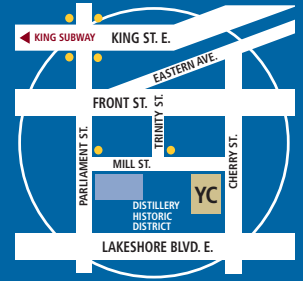

How to find us

Toronto
Canada

- GO TO STOUFFVILLE
- CL** CASA LOMA CAMPUS
- YS** YORKVILLE SCHOOL OF MAKEUP AND ESTHETICS
- R** RYERSON UNIVERSITY
- SJ** ST. JAMES CAMPUS (INCLUDES FINANCIAL SERVICES (F.S.) AND HOSPITALITY (HOSP.))
- YC** YOUNG CENTRE FOR THE PERFORMING ARTS
- Parking
- GO Train
- Subway
- Subway Stop
- Bus / Streetcar Stop
- GO TO OSHAWA

CASA LOMA CAMPUS
146 KENDAL AVE.
BY TTC: Exit at Dupont subway station, walk north on Spadina Rd. to MacPherson Ave., walk one block west to Kendal Ave.
• **GEORGE BROWN YORKVILLE SCHOOL OF MAKEUP & ESTHETICS (YS):**
70 YORKVILLE AVE.
BY TTC: Exit at Bay subway station.

RYERSON UNIVERSITY
99 GERRARD ST. E.
BY TTC: Exit at Dundas subway station, walk east to Church St., walk north to Gerrard St. E., walk east on Gerrard St. E.

ST. JAMES CAMPUS
200 KING ST. E.
• **CENTRE FOR HOSPITALITY & CULINARY ARTS (HT):**
300 ADELAIDE ST. E., 215 KING ST. E.
• **FINANCIAL SERVICES (FS):**
290 ADELAIDE ST. E.
• **SCHOOL OF DESIGN (D):**
230 RICHMOND ST. E.
BY TTC: Exit at King subway station, walk or take the King streetcar east to Jarvis St., walk one block east on King St.

GEORGE BROWN THEATRE — SCHOOL OF PERFORMING ARTS,
55 MILL ST.
• **YOUNG CENTRE FOR THE PERFORMING ARTS (YC)**
BY TTC: From King subway station, take the King streetcar east to Parliament St. Walk south to Mill St. Or take 72 Pape bus from Union or Pape subway station. Get off on Mill St.