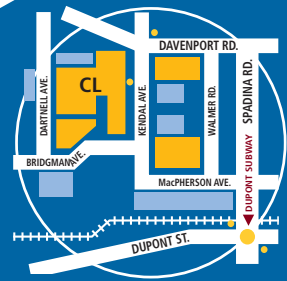

How to find us

Toronto
Canada

- GO TO STOUFFVILLE
- CL** CASA LOMA CAMPUS
- YS** YORKVILLE SCHOOL OF MAKEUP AND ESTHETICS
- R** RYERSON UNIVERSITY
- SJ** ST. JAMES CAMPUS (INCLUDES FINANCIAL SERVICES (F.S.) AND HOSPITALITY (HOSP.))
- YC** YOUNG CENTRE FOR THE PERFORMING ARTS
- Parking
- GO Train
- Subway
- Subway Stop
- Bus / Streetcar Stop
- GO TO OSHAWA

CASA LOMA CAMPUS
146 KENDAL AVE.
BY TTC: Exit at Dupont subway station, walk north on Spadina Rd. to MacPherson Ave., walk one block west to Kendal Ave.
• **GEORGE BROWN YORKVILLE SCHOOL OF MAKEUP & ESTHETICS (YS):**
70 YORKVILLE AVE.
BY TTC: Exit at Bay subway station.

RYERSON UNIVERSITY
99 GERRARD ST. E.
BY TTC: Exit at Dundas subway station, walk east to Church St., walk north to Gerrard St. E., walk east on Gerrard St. E.

ST. JAMES CAMPUS
200 KING ST. E.
• **CENTRE FOR HOSPITALITY & CULINARY ARTS (HT):**
300 ADELAIDE ST. E., 215 KING ST. E.
• **FINANCIAL SERVICES (FS):**
290 ADELAIDE ST. E.
• **SCHOOL OF DESIGN (D):**
230 RICHMOND ST. E.
BY TTC: Exit at King subway station, walk or take the King streetcar east to Jarvis St., walk one block east on King St.

GEORGE BROWN THEATRE — SCHOOL OF PERFORMING ARTS,
55 MILL ST.
• **YOUNG CENTRE FOR THE PERFORMING ARTS (YC)**
BY TTC: From King subway station, take the King streetcar east to Parliament St. Walk south to Mill St. Or take 72 Pape bus from Union or Pape subway station. Get off on Mill St.