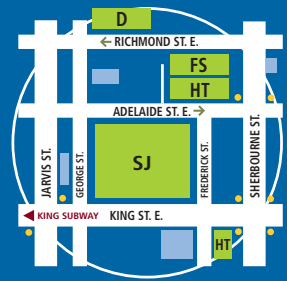

How to find us

Toronto
Canada

- GO TO STOUFFVILLE
- CL** CASA LOMA CAMPUS
- YS** YORKVILLE SCHOOL OF MAKEUP AND ESTHETICS
- R** RYERSON UNIVERSITY
- SJ** ST. JAMES CAMPUS (INCLUDES FINANCIAL SERVICES (F.S.) AND HOSPITALITY (HOSP.))
- YC** YOUNG CENTRE FOR THE PERFORMING ARTS
- Parking
- GO Train
- Subway
- Subway Stop
- Bus / Streetcar Stop
- GO TO OSHAWA

CASA LOMA CAMPUS
146 KENDAL AVE.
BY TTC: Exit at Dupont subway station, walk north on Spadina Rd. to MacPherson Ave., walk one block west to Kendal Ave.
• **GEORGE BROWN YORKVILLE SCHOOL OF MAKEUP & ESTHETICS (YS):**
70 YORKVILLE AVE.
BY TTC: Exit at Bay subway station.

RYERSON UNIVERSITY
99 GERRARD ST. E.
BY TTC: Exit at Dundas subway station, walk east to Church St., walk north to Gerrard St. E., walk east on Gerrard St. E.

ST. JAMES CAMPUS
200 KING ST. E.
• **CENTRE FOR HOSPITALITY & CULINARY ARTS (HT):**
300 ADELAIDE ST. E., 215 KING ST. E.
• **FINANCIAL SERVICES (FS):**
290 ADELAIDE ST. E.
• **SCHOOL OF DESIGN (D):**
230 RICHMOND ST. E.
BY TTC: Exit at King subway station, walk or take the King streetcar east to Jarvis St., walk one block east on King St.

GEORGE BROWN THEATRE — SCHOOL OF PERFORMING ARTS,
55 MILL ST.
• **YOUNG CENTRE FOR THE PERFORMING ARTS (YC)**
BY TTC: From King subway station, take the King streetcar east to Parliament St. Walk south to Mill St. Or take 72 Pape bus from Union or Pape subway station. Get off on Mill St.