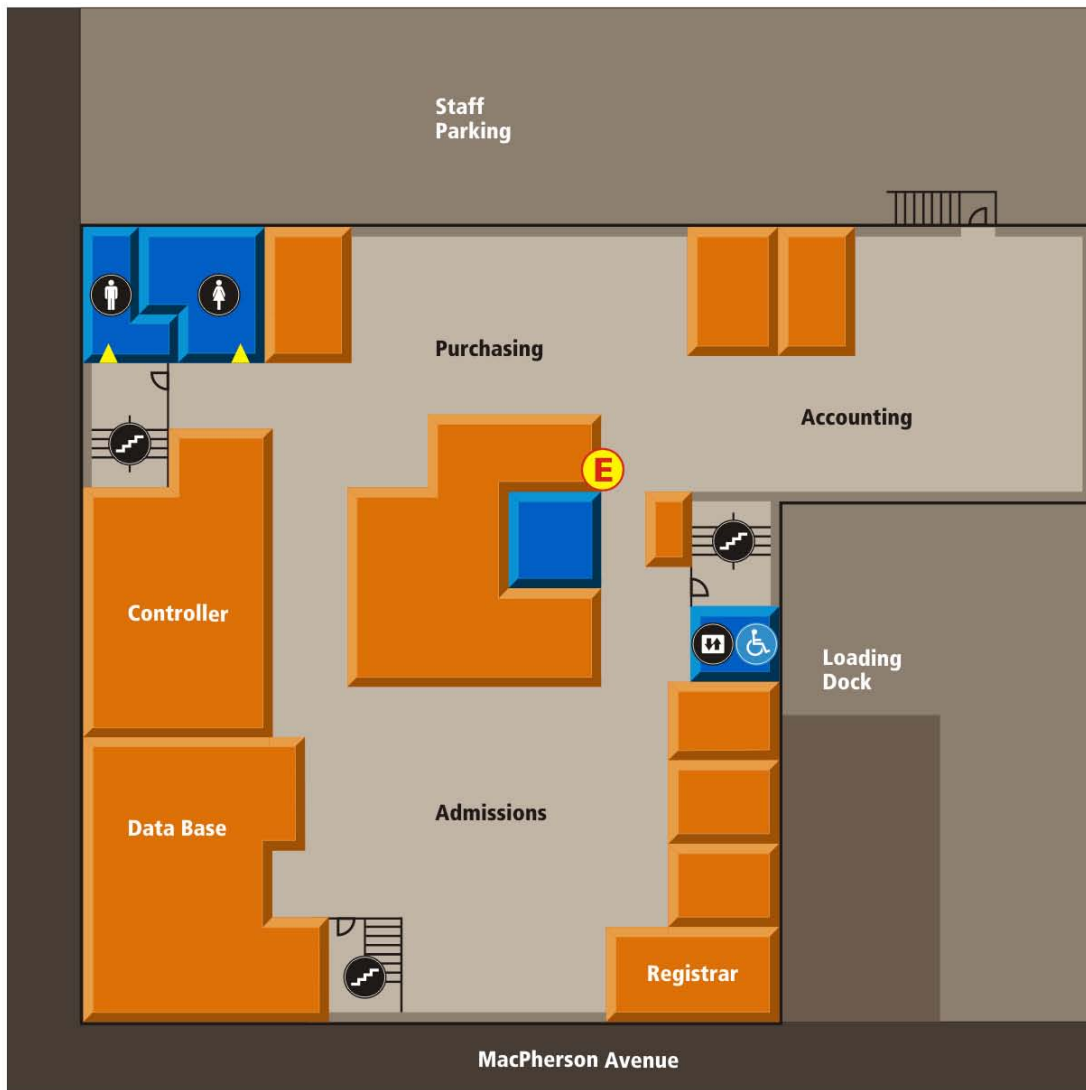

Casa Loma Campus, Building F Guide 500 MacPherson Ave.

Casa Loma Campus Map

Floor 1 - F Building 500 MacPherson Avenue

- | | | |
|---------------------|----------------|-----------------|
| Information | Stairs | Food & Beverage |
| Security | Elevator | Coffee Shop |
| Emergency Telephone | Telephone | TTC Wheel Trans |
| Wheelchair Access | Text Telephone | Entrance |
| First Aid | Bank Machine | You are here |
| Washrooms | | |

Floor 2 - F Building 500 MacPherson Avenue

- | | | |
|---------------------|----------------|-----------------|
| Information | Stairs | Food & Beverage |
| Security | Elevator | Coffee Shop |
| Emergency Telephone | Telephone | TTC Wheel Trans |
| Wheelchair Access | Text Telephone | Entrance |
| First Aid | Bank Machine | You are here |
| Washrooms | | |

Lower Level - F Building 500 MacPherson Avenue

- | | | |
|---------------------|----------------|-----------------|
| Information | Stairs | Food & Beverage |
| Security | Elevator | Coffee Shop |
| Emergency Telephone | Telephone | TTC Wheel Trans |
| Wheelchair Access | Text Telephone | Entrance |
| First Aid | Bank Machine | You are here |
| Washrooms | | |