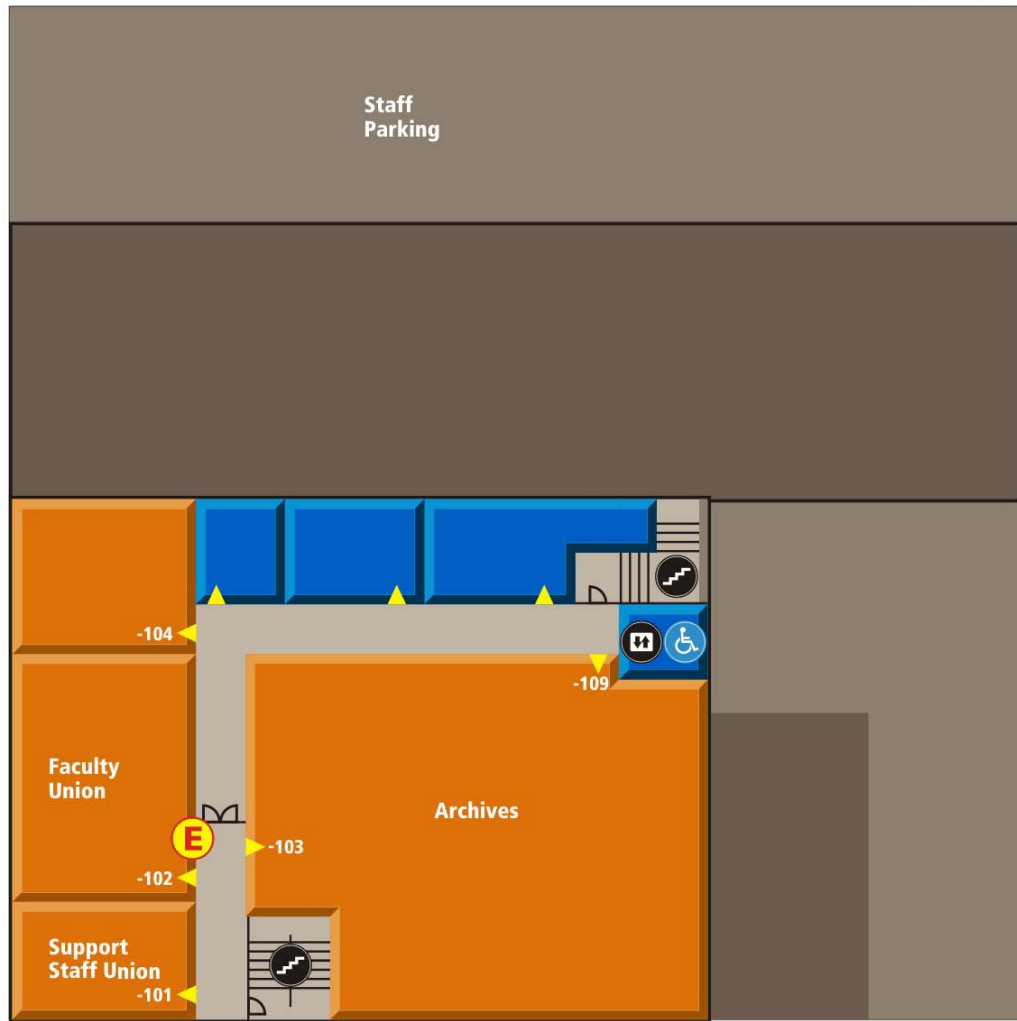

Casa Loma Campus, Building F Guide 500 MacPherson Ave.

Casa Loma Campus Map

Floor 1 - F Building 500 MacPherson Avenue

- | | | |
|---------------------|----------------|-----------------|
| Information | Stairs | Food & Beverage |
| Security | Elevator | Coffee Shop |
| Emergency Telephone | Telephone | TTC Wheel Trans |
| Wheelchair Access | Text Telephone | Entrance |
| First Aid | Bank Machine | You are here |
| Washrooms | | |

Floor 2 - F Building 500 MacPherson Avenue

- | | | |
|---------------------|----------------|-----------------|
| Information | Stairs | Food & Beverage |
| Security | Elevator | Coffee Shop |
| Emergency Telephone | Telephone | TTC Wheel Trans |
| Wheelchair Access | Text Telephone | Entrance |
| First Aid | Bank Machine | You are here |
| Washrooms | | |

Lower Level - F Building 500 MacPherson Avenue

- | | | |
|---------------------|----------------|-----------------|
| Information | Stairs | Food & Beverage |
| Security | Elevator | Coffee Shop |
| Emergency Telephone | Telephone | TTC Wheel Trans |
| Wheelchair Access | Text Telephone | Entrance |
| First Aid | Bank Machine | You are here |
| Washrooms | | |