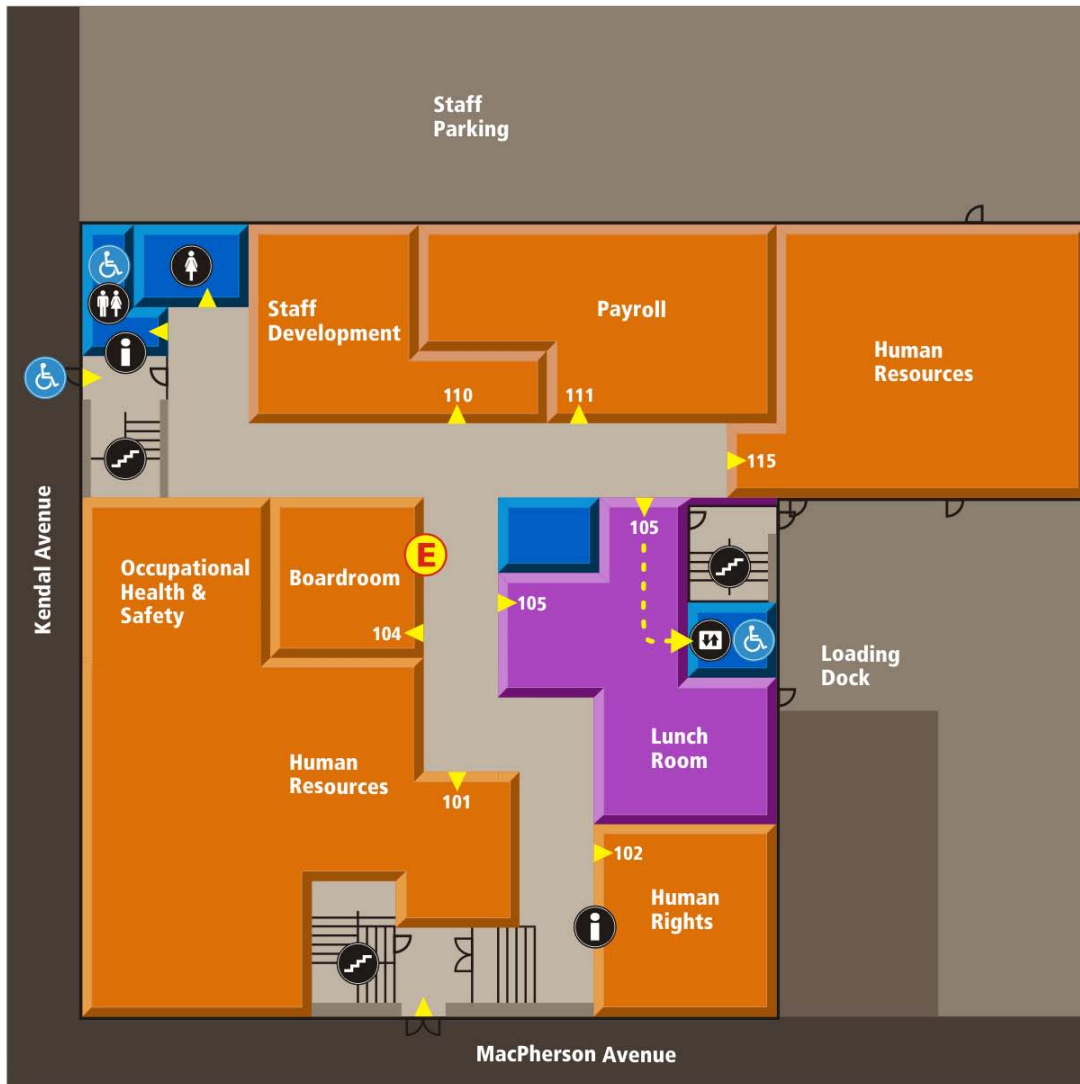

Casa Loma Campus, Building F Guide 500 MacPherson Ave.

Casa Loma Campus Map

Floor 1 - F Building 500 MacPherson Avenue

- | | | |
|---------------------|----------------|-----------------|
| Information | Stairs | Food & Beverage |
| Security | Elevator | Coffee Shop |
| Emergency Telephone | Telephone | TTC Wheel Trans |
| Wheelchair Access | Text Telephone | Entrance |
| First Aid | Bank Machine | You are here |
| Washrooms | | |

Floor 2 - F Building 500 MacPherson Avenue

- | | | |
|---------------------|----------------|-----------------|
| Information | Stairs | Food & Beverage |
| Security | Elevator | Coffee Shop |
| Emergency Telephone | Telephone | TTC Wheel Trans |
| Wheelchair Access | Text Telephone | Entrance |
| First Aid | Bank Machine | You are here |
| Washrooms | | |

Lower Level - F Building 500 MacPherson Avenue

- | | | |
|---------------------|----------------|-----------------|
| Information | Stairs | Food & Beverage |
| Security | Elevator | Coffee Shop |
| Emergency Telephone | Telephone | TTC Wheel Trans |
| Wheelchair Access | Text Telephone | Entrance |
| First Aid | Bank Machine | You are here |
| Washrooms | | |