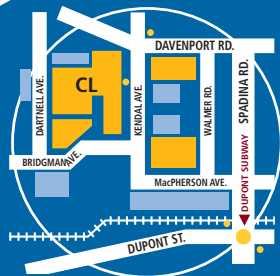

How to find us

CASA LOMA CAMPUS
146 KENDAL AVE.
BY TTC: Exit at Dupont subway station, walk north on Spadina Rd. to MacPherson Ave., walk one block west to Kendal Ave.
• **GEORGE BROWN YORKVILLE SCHOOL OF MAKEUP & ESTHETICS (YS):**
70 YORKVILLE AVE.
BY TTC: Exit at Bay subway station.

RYERSON UNIVERSITY
99 GERRARD ST. E.
BY TTC: Exit at Dundas subway station, walk east to Church St., walk north to Gerrard St. E., walk east on Gerrard St. E.

ST. JAMES CAMPUS
200 KING ST. E.
• **CENTRE FOR HOSPITALITY & CULINARY ARTS (HT):**
300 ADELAIDE ST. E., 215 KING ST. E.
• **FINANCIAL SERVICES (FS):**
290 ADELAIDE ST. E.
• **SCHOOL OF DESIGN (D):**
230 RICHMOND ST. E.
BY TTC: Exit at King subway station, walk or take the King streetcar east to Jarvis St., walk one block east on King St.

GEORGE BROWN THEATRE — SCHOOL OF PERFORMING ARTS,
55 MILL ST.
• **YOUNG CENTRE FOR THE PERFORMING ARTS (YC)**
BY TTC: From King subway station, take the King streetcar east to Parliament St. Walk south to Mill St. Or take 72 Pape bus from Union or Pape subway station. Get off on Mill St.