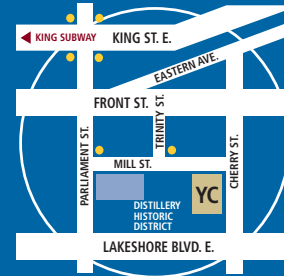

How to find us

CASA LOMA CAMPUS
146 KENDAL AVE.
BY TTC: Exit at Dupont subway station, walk north on Spadina Rd. to MacPherson Ave., walk one block west to Kendal Ave.
• **GEORGE BROWN YORKVILLE SCHOOL OF MAKEUP & ESTHETICS (YS):**
70 YORKVILLE AVE.
BY TTC: Exit at Bay subway station.

RYERSON UNIVERSITY
99 GERRARD ST. E.
BY TTC: Exit at Dundas subway station, walk east to Church St., walk north to Gerrard St. E., walk east on Gerrard St. E.

ST. JAMES CAMPUS
200 KING ST. E.
• **CENTRE FOR HOSPITALITY & CULINARY ARTS (HT):**
300 ADELAIDE ST. E., 215 KING ST. E.
• **FINANCIAL SERVICES (FS):**
290 ADELAIDE ST. E.
• **SCHOOL OF DESIGN (D):**
230 RICHMOND ST. E.
BY TTC: Exit at King subway station, walk or take the King streetcar east to Jarvis St., walk one block east on King St.

GEORGE BROWN THEATRE — SCHOOL OF PERFORMING ARTS,
55 MILL ST.
• **YOUNG CENTRE FOR THE PERFORMING ARTS (YC)**
BY TTC: From King subway station, take the King streetcar east to Parliament St. Walk south to Mill St. Or take 72 Pape bus from Union or Pape subway station. Get off on Mill St.