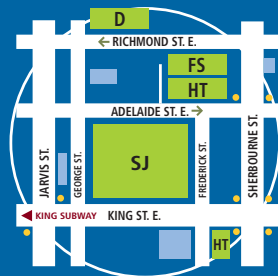

How to find us

CASA LOMA CAMPUS
146 KENDAL AVE.
BY TTC: Exit at Dupont subway station, walk north on Spadina Rd. to MacPherson Ave., walk one block west to Kendal Ave.
• **GEORGE BROWN YORKVILLE SCHOOL OF MAKEUP & ESTHETICS (YS):**
70 YORKVILLE AVE.
BY TTC: Exit at Bay subway station.

RYERSON UNIVERSITY
99 GERRARD ST. E.
BY TTC: Exit at Dundas subway station, walk east to Church St., walk north to Gerrard St. E., walk east on Gerrard St. E.

ST. JAMES CAMPUS
200 KING ST. E.
• **CENTRE FOR HOSPITALITY & CULINARY ARTS (HT):**
300 ADELAIDE ST. E., 215 KING ST. E.
• **FINANCIAL SERVICES (FS):**
290 ADELAIDE ST. E.
• **SCHOOL OF DESIGN (D):**
230 RICHMOND ST. E.
BY TTC: Exit at King subway station, walk or take the King streetcar east to Jarvis St., walk one block east on King St.

GEORGE BROWN THEATRE — SCHOOL OF PERFORMING ARTS,
55 MILL ST.
• **YOUNG CENTRE FOR THE PERFORMING ARTS (YC)**
BY TTC: From King subway station, take the King streetcar east to Parliament St. Walk south to Mill St. Or take 72 Pape bus from Union or Pape subway station. Get off on Mill St.

How to get more information

Mailing Address: George Brown College, P.O. Box 1015, Station B
Toronto, Ontario, Canada M5T 2T9
Phone: 416-415-2000 or long-distance 1-800-265-2002
Questions? Visit ask.georgebrown.ca Web: www.georgebrown.ca