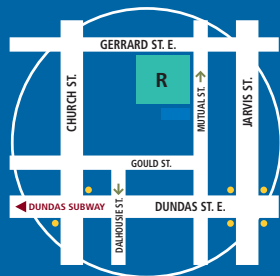

How to find us

CASA LOMA CAMPUS
146 KENDAL AVE.
BY TTC: Exit at Dupont subway station, walk north on Spadina Rd. to MacPherson Ave., walk one block west to Kendal Ave.
• **GEORGE BROWN YORKVILLE SCHOOL OF MAKEUP & ESTHETICS (YS):**
70 YORKVILLE AVE.
BY TTC: Exit at Bay subway station.

RYERSON UNIVERSITY
99 GERRARD ST. E.
BY TTC: Exit at Dundas subway station, walk east to Church St., walk north to Gerrard St. E., walk east on Gerrard St. E.

ST. JAMES CAMPUS
200 KING ST. E.
• **CENTRE FOR HOSPITALITY & CULINARY ARTS (HT):**
300 ADELAIDE ST. E., 215 KING ST. E.
• **FINANCIAL SERVICES (FS):**
290 ADELAIDE ST. E.
• **SCHOOL OF DESIGN (D):**
230 RICHMOND ST. E.
BY TTC: Exit at King subway station, walk or take the King streetcar east to Jarvis St., walk one block east on King St.

GEORGE BROWN THEATRE — SCHOOL OF PERFORMING ARTS,
55 MILL ST.
• **YOUNG CENTRE FOR THE PERFORMING ARTS (YC)**
BY TTC: From King subway station, take the King streetcar east to Parliament St. Walk south to Mill St. Or take 72 Pape bus from Union or Pape subway station. Get off on Mill St.